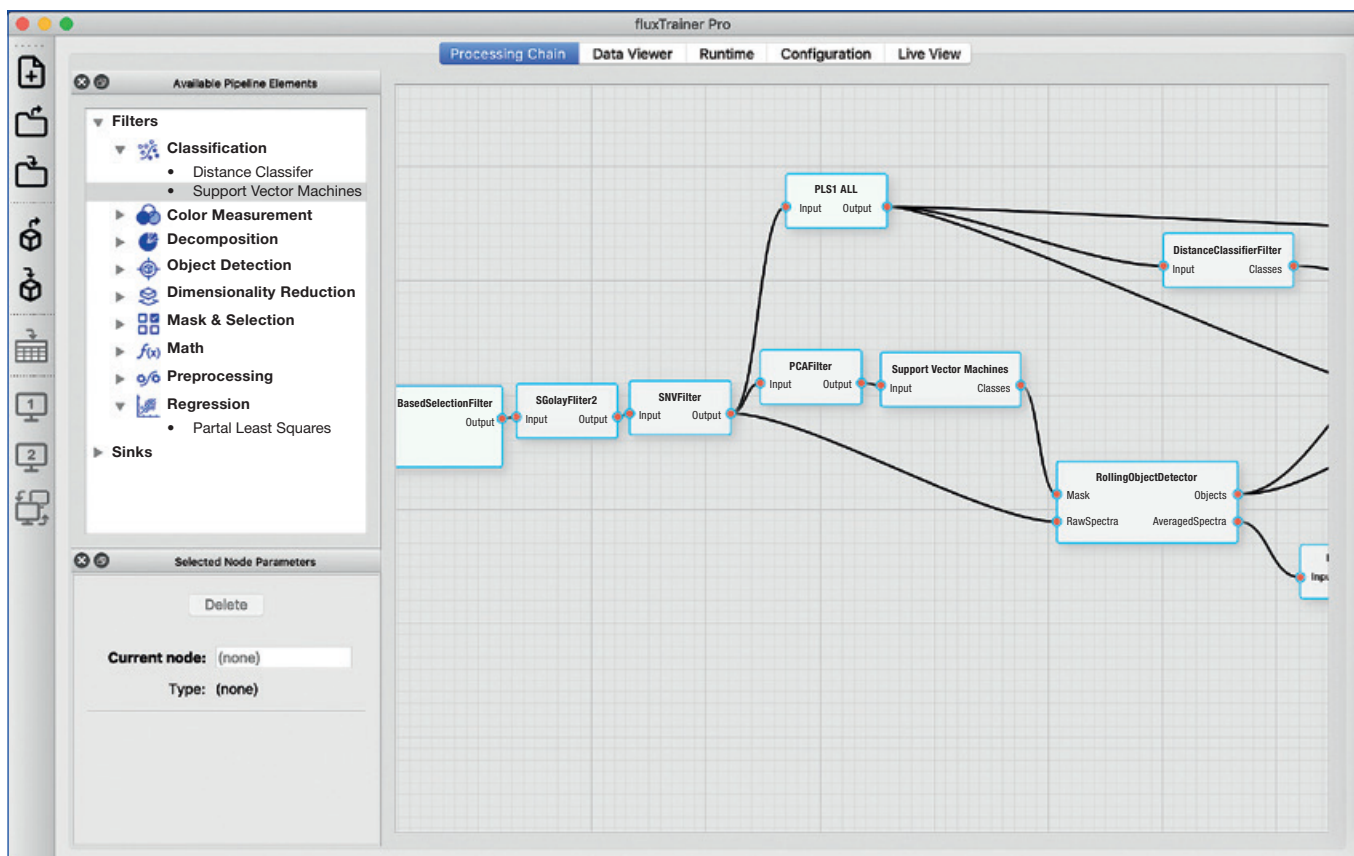

PKI Ready

RSA 4096 Encryption

TLS Encryption and Authentication

USER INTERFACE

HYPERSPECTRAL IMAGING

luxflux
Discover the invisible

LuxFlux GmbH
Gerhard-Kindler-Straße 13
72770 Reutlingen
Germany

+49 7121 696360 0