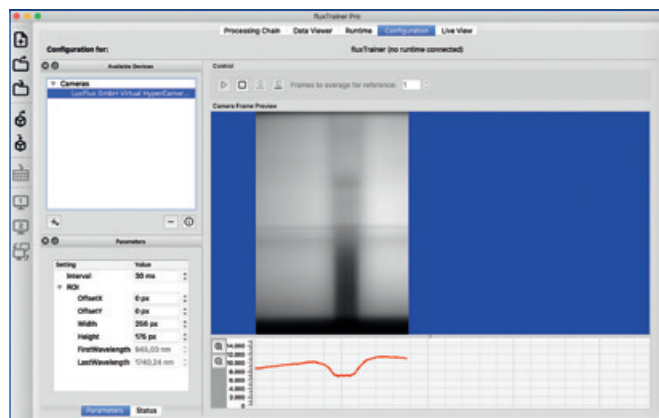

USER INTERFACE

HYPERSPECTRAL IMAGING