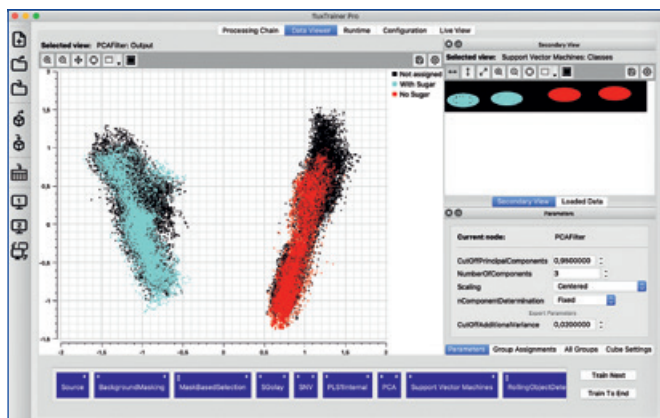

USER INTERFACE

HYPERSPECTRAL IMAGING